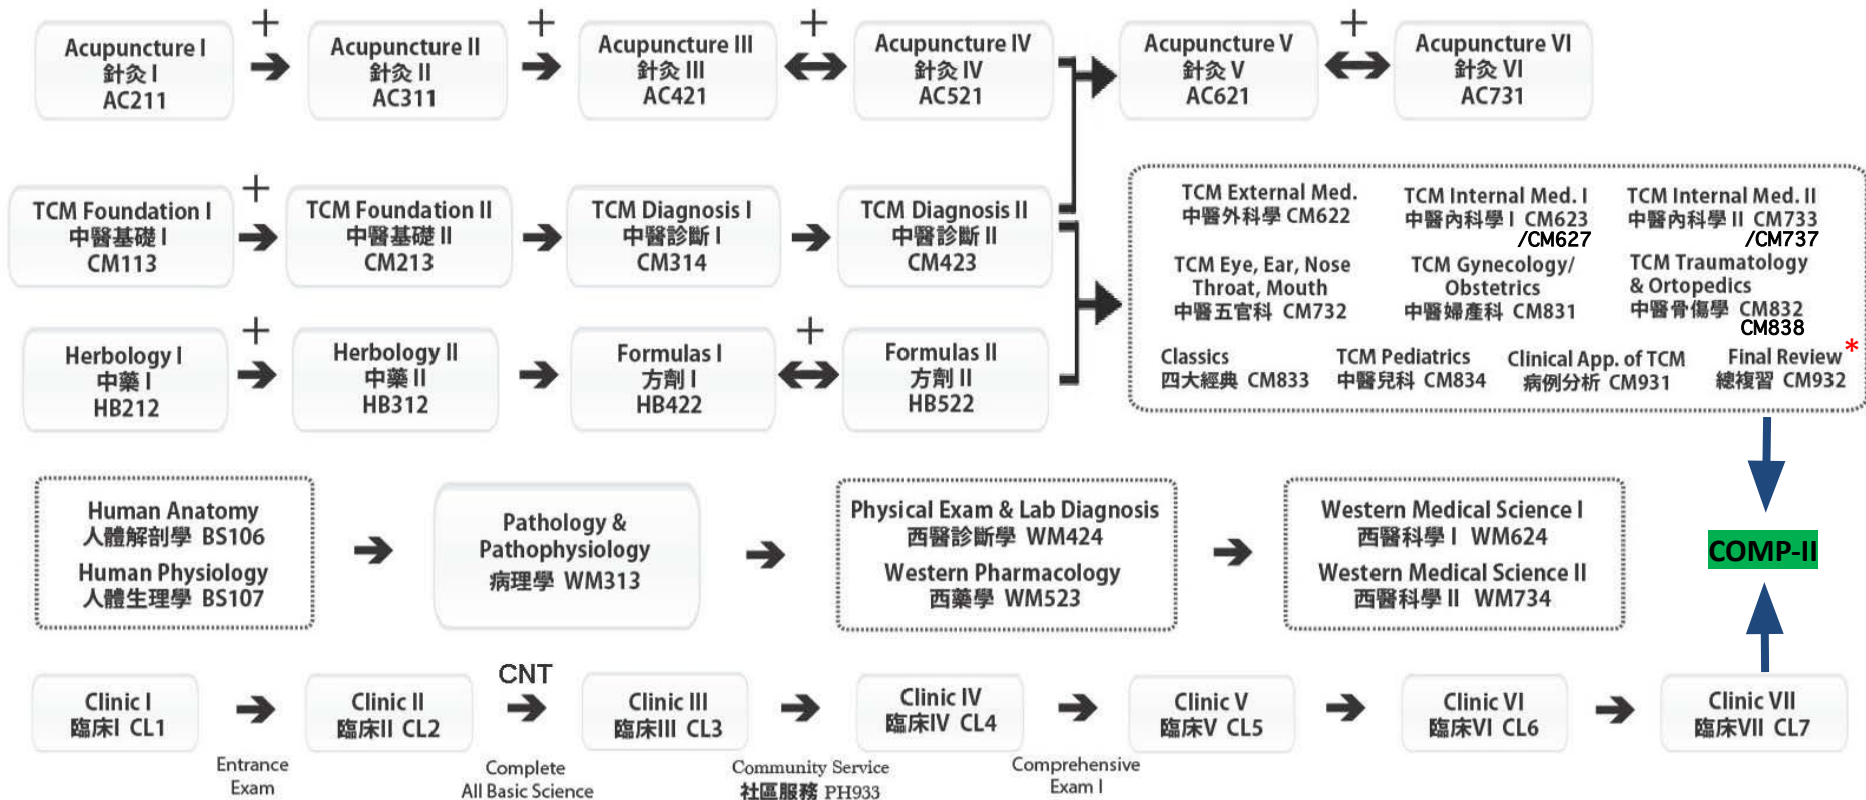

MSTCM Curriculum Pathway 中醫碩士上課流程

All Basic Science Courses Should Be Completed within two years of Study at UEWM

全部基礎課應該在入學兩年內修完

No Prerequisites For The Following Classes 以下課程無預修課, 也不是其他課的預修課:

* Check catalog Summer 2023 for updated prerequisites